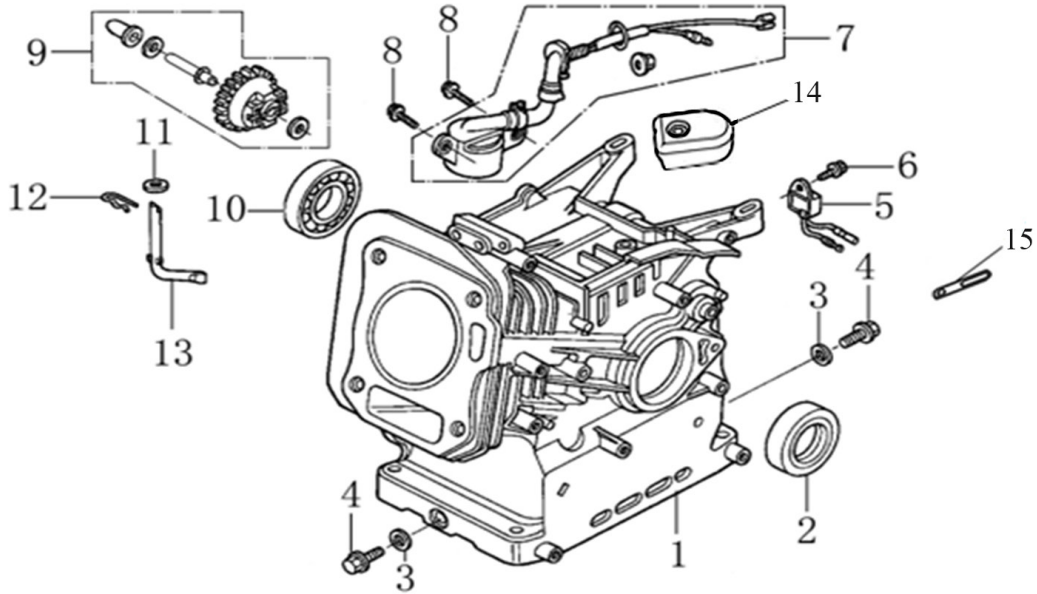

Cylinder Head

ITEM	PART NO.	QTY.	DESCRIPTION
1	0J88870101	1	HEAD, CYLINDER
2	0J35220159	2	BOLT, STUD, IN.
3	0J35220165	2	PIN, DOWEL
4	0K10430110	1	GASKET, CYLINDER
5	0G84420210	2	BOLT, STUD, EX.
6	0J00620106	1	PLUG, SPARK
7	0J35220158	4	BOLT, FLANGE, 8x60
8	0J88870103	1	GASKET, HEAD COVER
9	0J88870104	1	COVER, HEAD
10	0G84420217	4	BOLT, FLANGE , 6x14
11	0J88870105	1	TUBE, BREATHER
12	0J88870107	1	GASKET, BREATHER CHAMBER
13	0J88870106	1	CAP, BREATHER CHAMBER
14	0J88870108	1	OIL STRAINER
NOT SHOWN	0K104600SM	1	212CC GASOLINE ENG (G19) SM KIT

## Crankcase

ITEM	PART NO.	QTY.	DESCRIPTION
1	OK10430111	1	CRANK CASE
2	OJ35220166	1	OIL SEAL 25x41.25x6
3	OJ35220164	2	WASHER, DRAIN PLUG
4	OJ35220111	2	BOLT, DRAIN PLUG
5	OG84420112	1	ALART UNIT, OIL
6	OJ35220157	1	BOLT, FLANGE , 6x10
7	OJ35220154	1	OIL LEVEL SWITCH
8	OG84420217	2	BOLT, FLANGE , 6*14
9	OJ88870110	1	GOVERNOR GEAR ASSY.
10	OJ35230139	1	BEARING, RADIAL BALL
11	OJ47870118	1	WASHER, PLAIN
12	OG84420219	1	PIN, LOCK
13	OJ47870119	1	SHAFT, GOVERNOR ARM
14	OJ88870133	1	COVER, WIRE
15	OK10460111	1	CABLE CLEAT

Crankcase Cover

ITEM	PART NO.	QTY.	DESCRIPTION
1	0J35230110	2	GAUGE ASSY., OIL LEVEL
2	0J35230136	6	BOLT, FLANGE
3	0J88870111	1	CASE COVER
4	0J35220166	1	OIL SEAL 25x41.25x6
5	0J35230139	1	BEARING, RADIAL BALL
6	0J35230138	2	PIN, DOWEL
7	0J88870112	1	GASKET, CASE COVER

Rocker and Camshaft

ITEM	PART NO.	QTY.	DESCRIPTION
1	0J88870120	2	ARM COMP.
2	0J88870119	2	VALVE ROCKER SHAFT
3	0J88870121	2	ROD, PUSH
4	0J35220122	2	LIFTER VALVE
5	0J35230114	2	ROTATOR, VALVE
6	0J35220118	2	RETAINER, VALVE SPRING
7	0J35220117	2	SPRING, VALVE
8	0J35220119	1	SEAL, GUIDE
9	0J35230140	1	VALVE COMP.
10	0J47870133	1	CAMSHAFT ASSY.
11	0K10430117	4	SPLIT WASHER