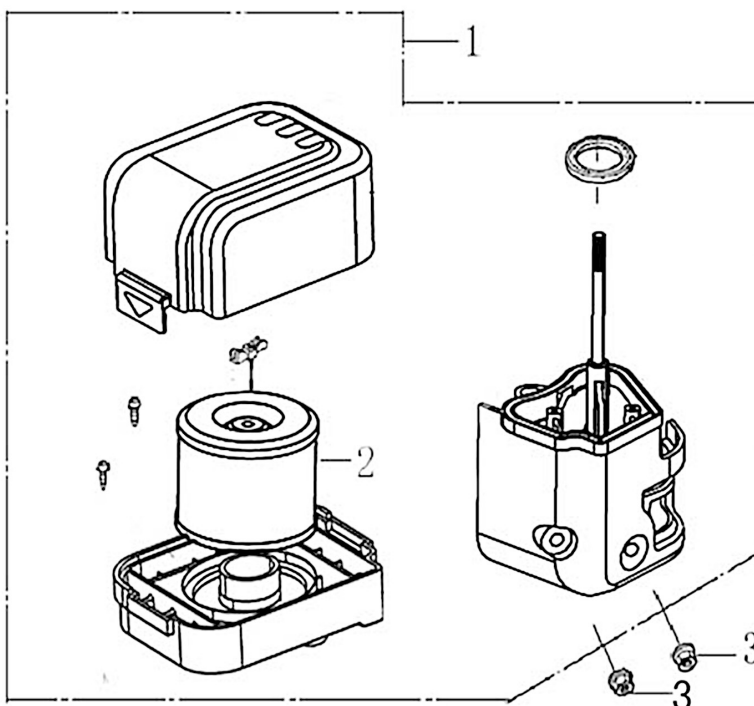

Air Cleaner

ITEM	PART NO.	QTY.	DESCRIPTION
1	0K10460119	1	AIR CLEANER ASSY
2	0J88870125	1	ELEMENT ASSY., AIR CLEANER
3	0G84420196	2	NUT, FLANGE, 6MM