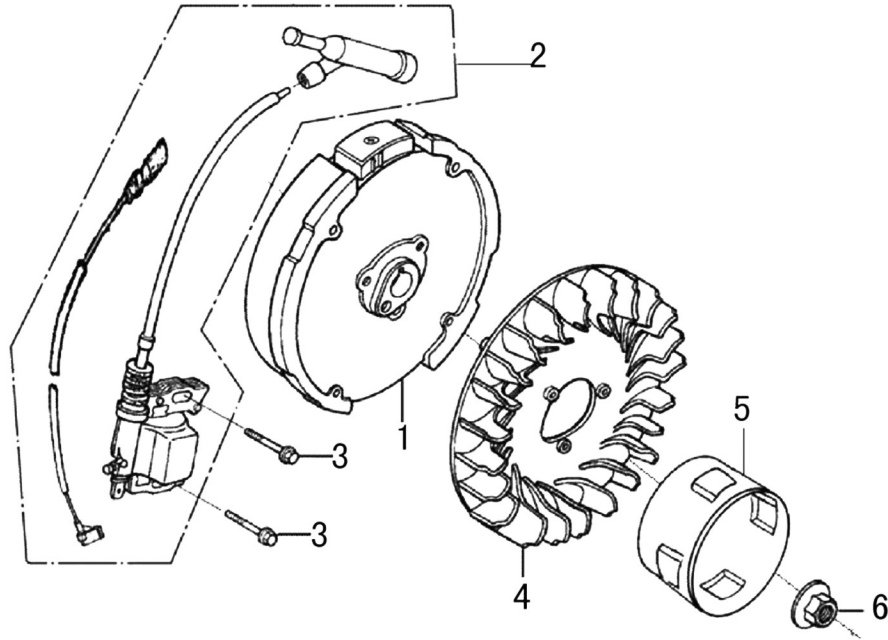

Flywheel

ITEM	PART NO.	QTY.	DESCRIPTION
1	0H95610115	1	FLYWHEEL
2	0J35220153	1	COIL ASSY., IGNITION
3	0G84420268	2	BOLT, FLANGE, 6x25
4	0J35230117	1	FAN, COOLING
5	0K10430121	1	PULLEY, STARTER
6	0J35220162	1	NUT, SPECIAL