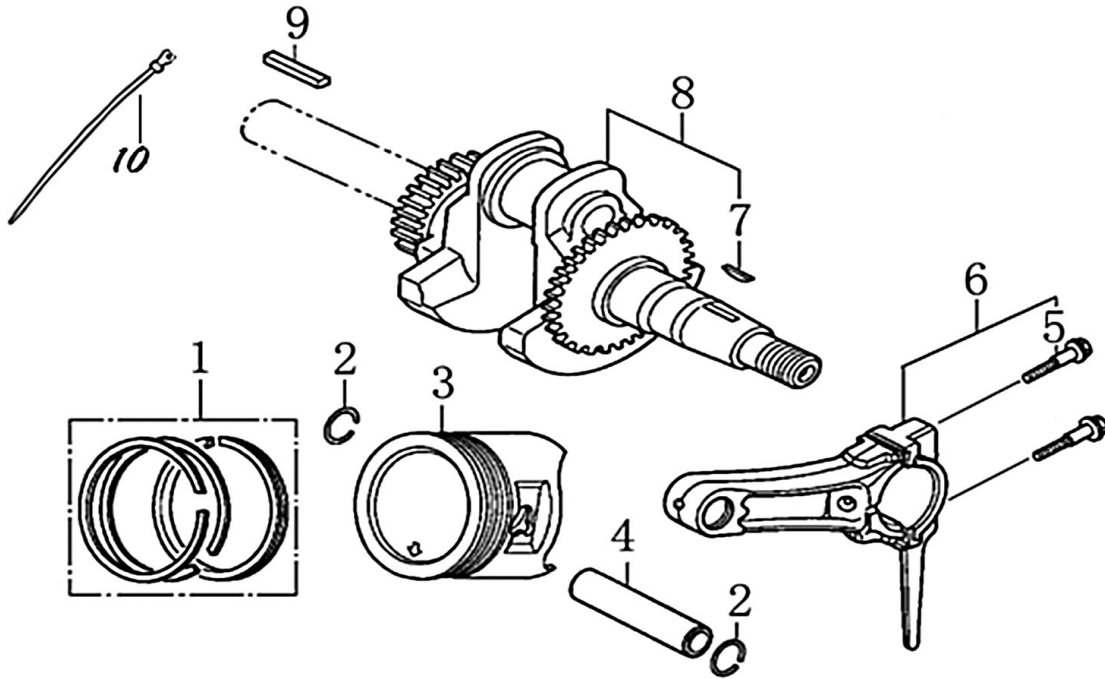

212cc ENGINE

Crankshaft and Piston

ITEM	PART NO.	QTY.	DESCRIPTION
1	OK10430113	1	RING SET
2	OJ47870127	2	CLIP, PISTON PIN
3	OK10430114	1	PISTON
4	OJ47870129	1	PIN, PISTON
5	OJ47870130	2	BOLT, CONNECTING ROD
6	OJ47870131	1	ROD ASSY., CONNECTING
7	OG84420119	1	KEY
8	OK10430115	1	CRANKSHAFT COMP
9	OJ88870117	1	KEY
10	029333A	1	ZIP TIE