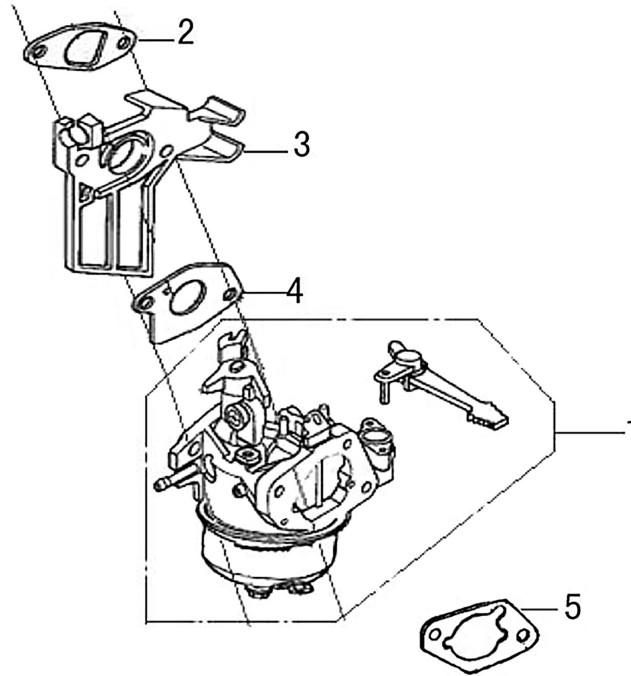

Carburetor

ITEM	PART NO.	QTY.	DESCRIPTION
1	OK10460114	1	CARBURETOR
2	0J35220128	1	GASKET, INSULATOR
3	0J35220130	1	INSULATOR, CARBURETOR
4	0J35220127	1	GASKET, CARBURETOR
5	0J35220129	1	GASKET, AIR CLEANER