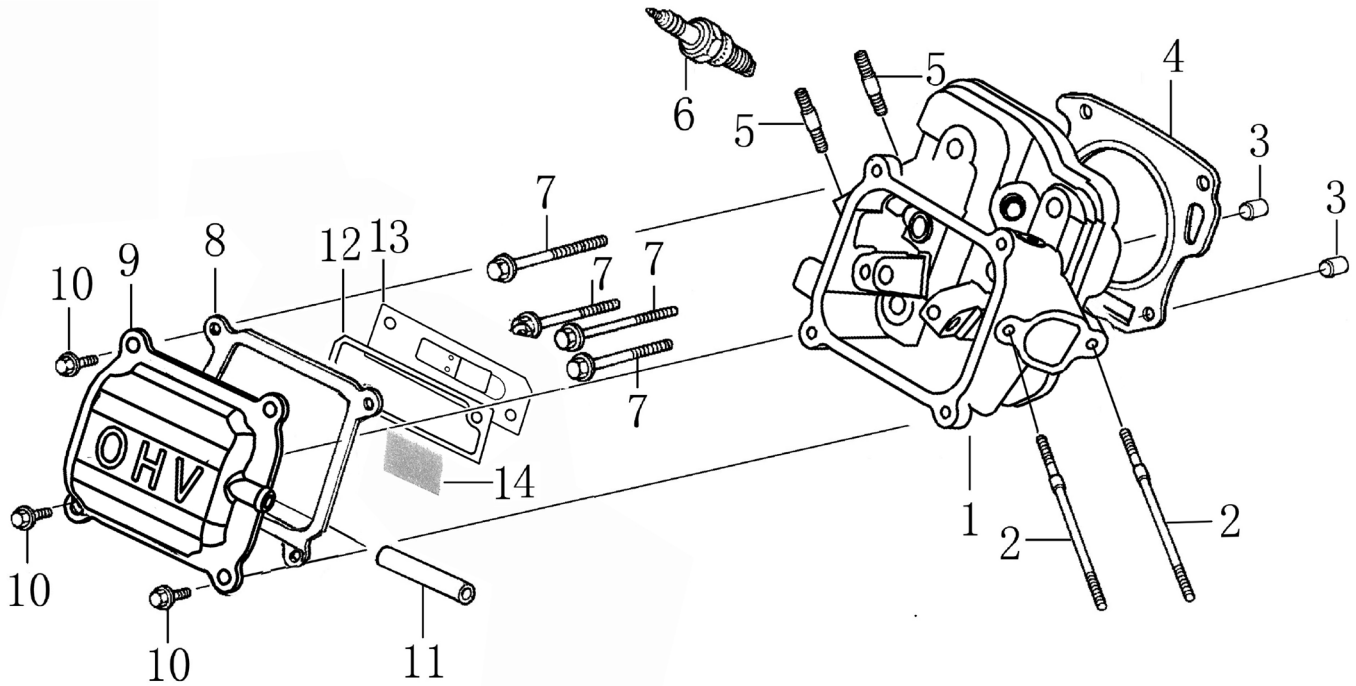

Cylinder Head

ITEM	PART NO.	QTY.	DESCRIPTION
1	0J88870101	1	HEAD, CYLINDER
2	0J35220159	2	BOLT, STUD, IN.
3	0J35220165	2	PIN, DOWEL
4	0K10430110	1	GASKET, CYLINDER
5	0G84420210	2	BOLT, STUD, EX.
6	0J00620106	1	PLUG, SPARK
7	0J35220158	4	BOLT, FLANGE, 8x60
8	0J88870103	1	GASKET, HEAD COVER
9	0J88870104	1	COVER, HEAD
10	0G84420217	4	BOLT, FLANGE , 6x14
11	0J88870105	1	TUBE, BREATHER
12	0J88870107	1	GASKET, BREATHER CHAMBER
13	0J88870106	1	CAP, BREATHER CHAMBER
14	0J88870108	1	OIL STRAINER
NOT SHOWN	0K104600SM	1	212CC GASOLINE ENG (G19) SM KIT

## Crankcase

ITEM	PART NO.	QTY.	DESCRIPTION
1	OK10430111	1	CRANK CASE
2	OJ35220166	1	OIL SEAL 25x41.25x6
3	OJ35220164	2	WASHER, DRAIN PLUG
4	OJ35220111	2	BOLT, DRAIN PLUG
5	OG84420112	1	ALART UNIT, OIL
6	OJ35220157	1	BOLT, FLANGE , 6x10
7	OJ35220154	1	OIL LEVEL SWITCH
8	OG84420217	2	BOLT, FLANGE , 6*14
9	OJ88870110	1	GOVERNOR GEAR ASSY.
10	OJ35230139	1	BEARING, RADIAL BALL
11	OJ47870118	1	WASHER, PLAIN
12	OG84420219	1	PIN, LOCK
13	OJ47870119	1	SHAFT, GOVERNOR ARM
14	OJ88870133	1	COVER, WIRE
15	OK10460111	1	CABLE CLEAT

Crankcase Cover

ITEM	PART NO.	QTY.	DESCRIPTION
1	0J35230110	2	GAUGE ASSY., OIL LEVEL
2	0J35230136	6	BOLT, FLANGE
3	0J88870111	1	CASE COVER
4	0J35220166	1	OIL SEAL 25x41.25x6
5	0J35230139	1	BEARING, RADIAL BALL
6	0J35230138	2	PIN, DOWEL
7	0J88870112	1	GASKET, CASE COVER

Rocker and Camshaft

ITEM	PART NO.	QTY.	DESCRIPTION
1	0J88870120	2	ARM COMP.
2	0J88870119	2	VALVE ROCKER SHAFT
3	0J88870121	2	ROD, PUSH
4	0J35220122	2	LIFTER VALVE
5	0J35230114	2	ROTATOR, VALVE
6	0J35220118	2	RETAINER, VALVE SPRING
7	0J35220117	2	SPRING, VALVE
8	0J35220119	1	SEAL, GUIDE
9	0J35230140	1	VALVE COMP.
10	0J47870133	1	CAMSHAFT ASSY.
11	0K10430117	4	SPLIT WASHER