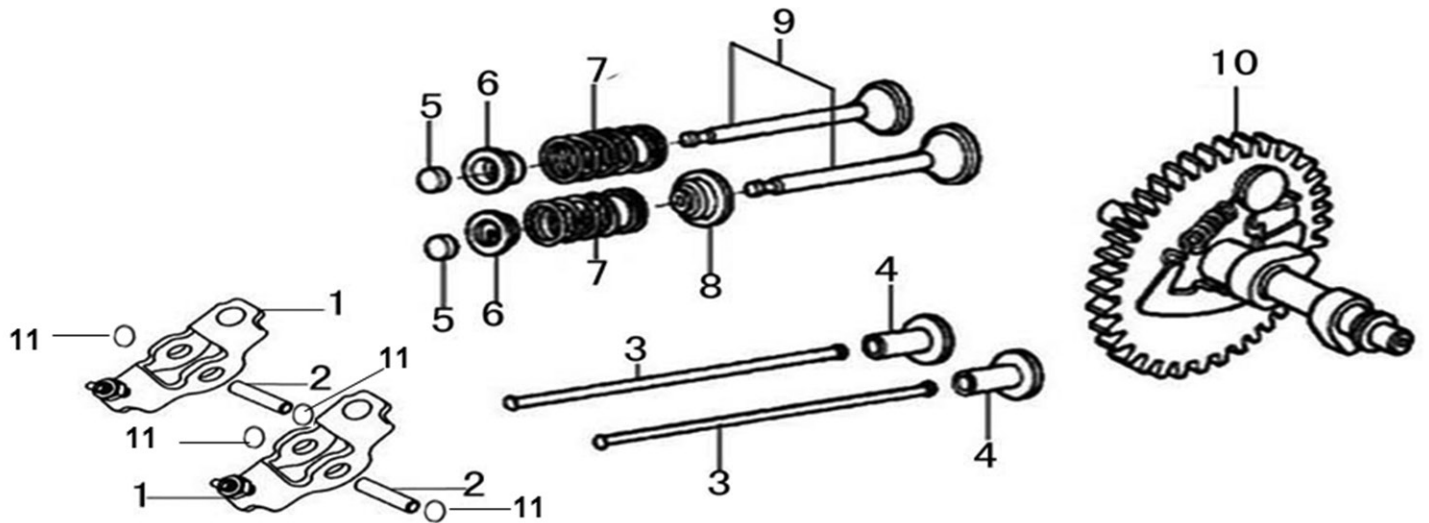

## Crankshaft and Piston

ITEM	PART NO.	QTY.	DESCRIPTION
1	OK10430113	1	RING SET
2	OJ47870127	2	CLIP, PISTON PIN
3	OK10430114	1	PISTON
4	OJ47870129	1	PIN, PISTON
5	OJ47870130	2	BOLT, CONNECTING ROD
6	OJ47870131	1	ROD ASSY., CONNECTING
7	OG84420119	1	KEY
8	OK10430115	1	CRANKSHAFT COMP
9	OJ88870117	1	KEY
10	029333A	1	ZIP TIE

Rocker and Camshaft

ITEM	PART NO.	QTY.	DESCRIPTION
1	0J88870120	2	ARM COMP.
2	0J88870119	2	VALVE ROCKER SHAFT
3	0J88870121	2	ROD, PUSH
4	0J35220122	2	LIFTER VALVE
5	0J35230114	2	ROTATOR, VALVE
6	0J35220118	2	RETAINER, VALVE SPRING
7	0J35220117	2	SPRING, VALVE
8	0J35220119	1	SEAL, GUIDE
9	0J35230140	1	VALVE COMP.
10	0J47870133	1	CAMSHAFT ASSY.
11	0K10430117	4	SPLIT WASHER