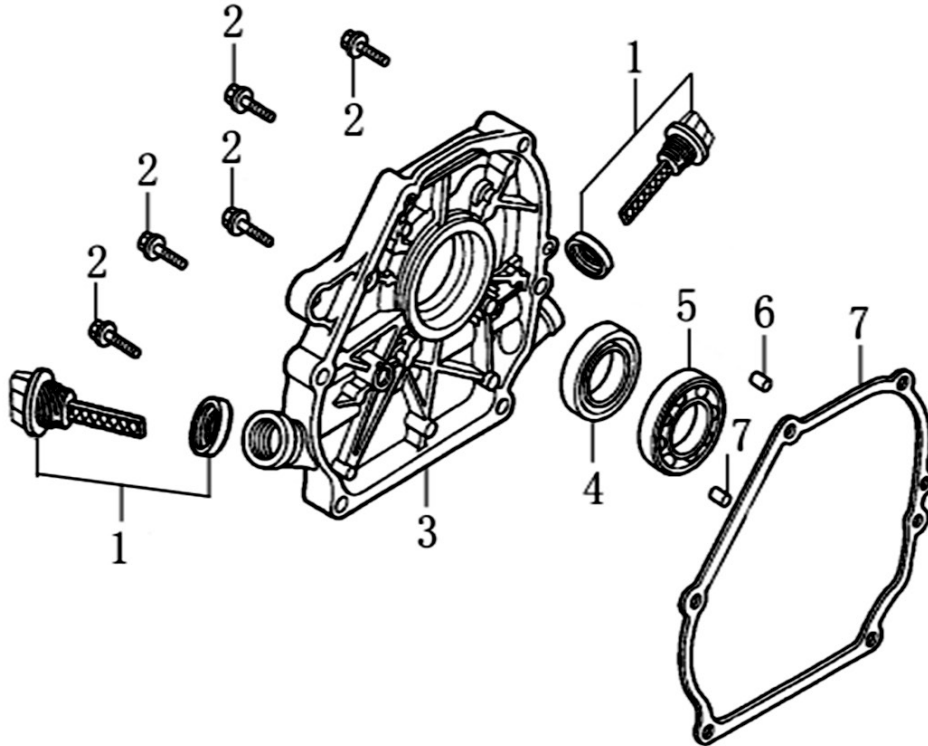

Cylinder Head

ITEM	PART NO.	QTY.	DESCRIPTION
1	0J88870101	1	HEAD, CYLINDER
2	0J35220159	2	BOLT, STUD, IN.
3	0J35220165	2	PIN, DOWEL
4	0K10430110	1	GASKET, CYLINDER
5	0G84420210	2	BOLT, STUD, EX.
6	0J00620106	1	PLUG, SPARK
7	0J35220158	4	BOLT, FLANGE, 8x60
8	0J88870103	1	GASKET, HEAD COVER
9	0J88870104	1	COVER, HEAD
10	0G84420217	4	BOLT, FLANGE , 6x14
11	0J88870105	1	TUBE, BREATHER
12	0J88870107	1	GASKET, BREATHER CHAMBER
13	0J88870106	1	CAP, BREATHER CHAMBER
14	0J88870108	1	OIL STRAINER
NOT SHOWN	0K104600SM	1	212CC GASOLINE ENG (G19) SM KIT

## Crankcase

ITEM	PART NO.	QTY.	DESCRIPTION
1	OK10430111	1	CRANK CASE
2	OJ35220166	1	OIL SEAL 25x41.25x6
3	OJ35220164	2	WASHER, DRAIN PLUG
4	OJ35220111	2	BOLT, DRAIN PLUG
5	OG84420112	1	ALART UNIT, OIL
6	OJ35220157	1	BOLT, FLANGE , 6x10
7	OJ35220154	1	OIL LEVEL SWITCH
8	OG84420217	2	BOLT, FLANGE , 6*14
9	OJ88870110	1	GOVERNOR GEAR ASSY.
10	OJ35230139	1	BEARING, RADIAL BALL
11	OJ47870118	1	WASHER, PLAIN
12	OG84420219	1	PIN, LOCK
13	OJ47870119	1	SHAFT, GOVERNOR ARM
14	OJ88870133	1	COVER, WIRE
15	OK10460111	1	CABLE CLEAT

Crankcase Cover

ITEM	PART NO.	QTY.	DESCRIPTION
1	0J35230110	2	GAUGE ASSY., OIL LEVEL
2	0J35230136	6	BOLT, FLANGE
3	0J88870111	1	CASE COVER
4	0J35220166	1	OIL SEAL 25x41.25x6
5	0J35230139	1	BEARING, RADIAL BALL
6	0J35230138	2	PIN, DOWEL
7	0J88870112	1	GASKET, CASE COVER

Rocker and Camshaft

ITEM	PART NO.	QTY.	DESCRIPTION
1	0J88870120	2	ARM COMP.
2	0J88870119	2	VALVE ROCKER SHAFT
3	0J88870121	2	ROD, PUSH
4	0J35220122	2	LIFTER VALVE
5	0J35230114	2	ROTATOR, VALVE
6	0J35220118	2	RETAINER, VALVE SPRING
7	0J35220117	2	SPRING, VALVE
8	0J35220119	1	SEAL, GUIDE
9	0J35230140	1	VALVE COMP.
10	0J47870133	1	CAMSHAFT ASSY.
11	0K10430117	4	SPLIT WASHER