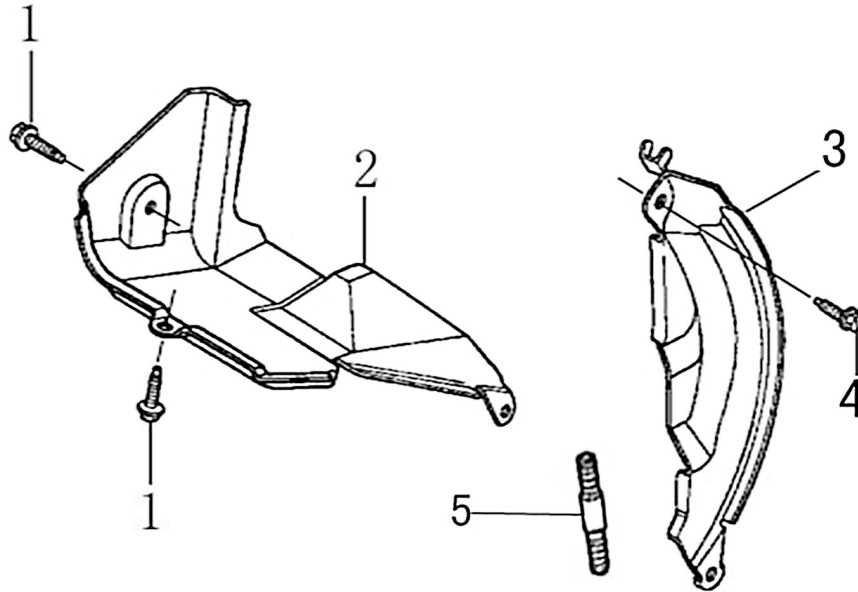

Shrouds

ITEM	PART NO.	QTY.	DESCRIPTION
1	0G84420241	2	BOLT, FLANGE 6x8
2	0J47870113	1	SHROUD COMP
3	0J35220125	1	PLATE, SIDE
4	0J35220156	1	BOLT, FLANGE , 6x20
5	0J35220160	1	BOLT, STUD