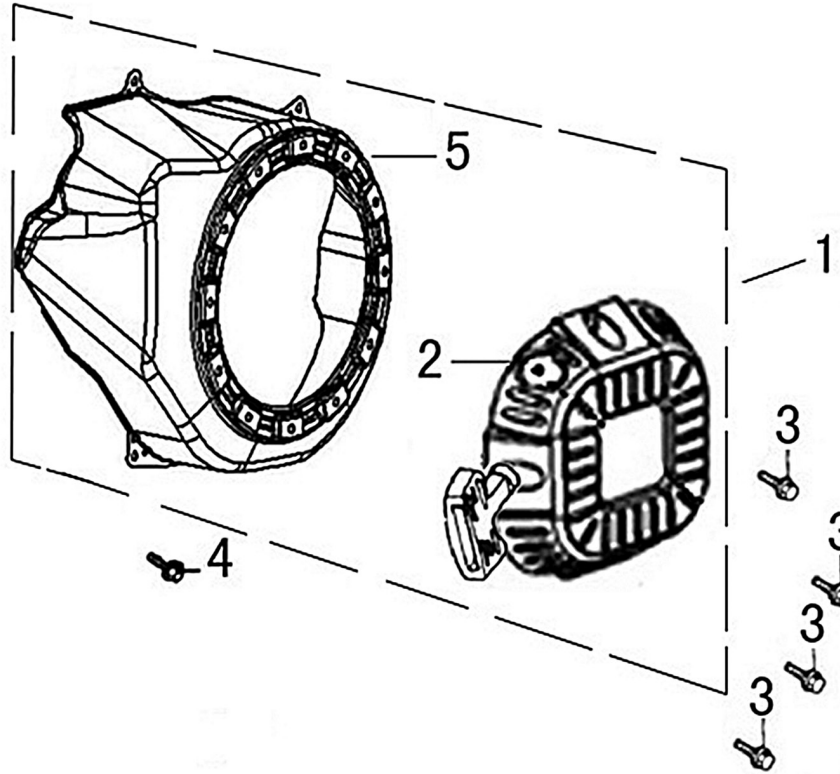

Starter

ITEM	PART NO.	QTY.	DESCRIPTION
1	0K10460112	1	RECOIL STARTER W/BLOWER HSNQ
2	0J35220150	1	STARTER ASSY.
3	0G84420241	4	BOLT, FLANGE 6x8
4	0J35220157	4	BOLT, FLANGE 6x10
5	0K10430123	1	HOUSING, BLOWER